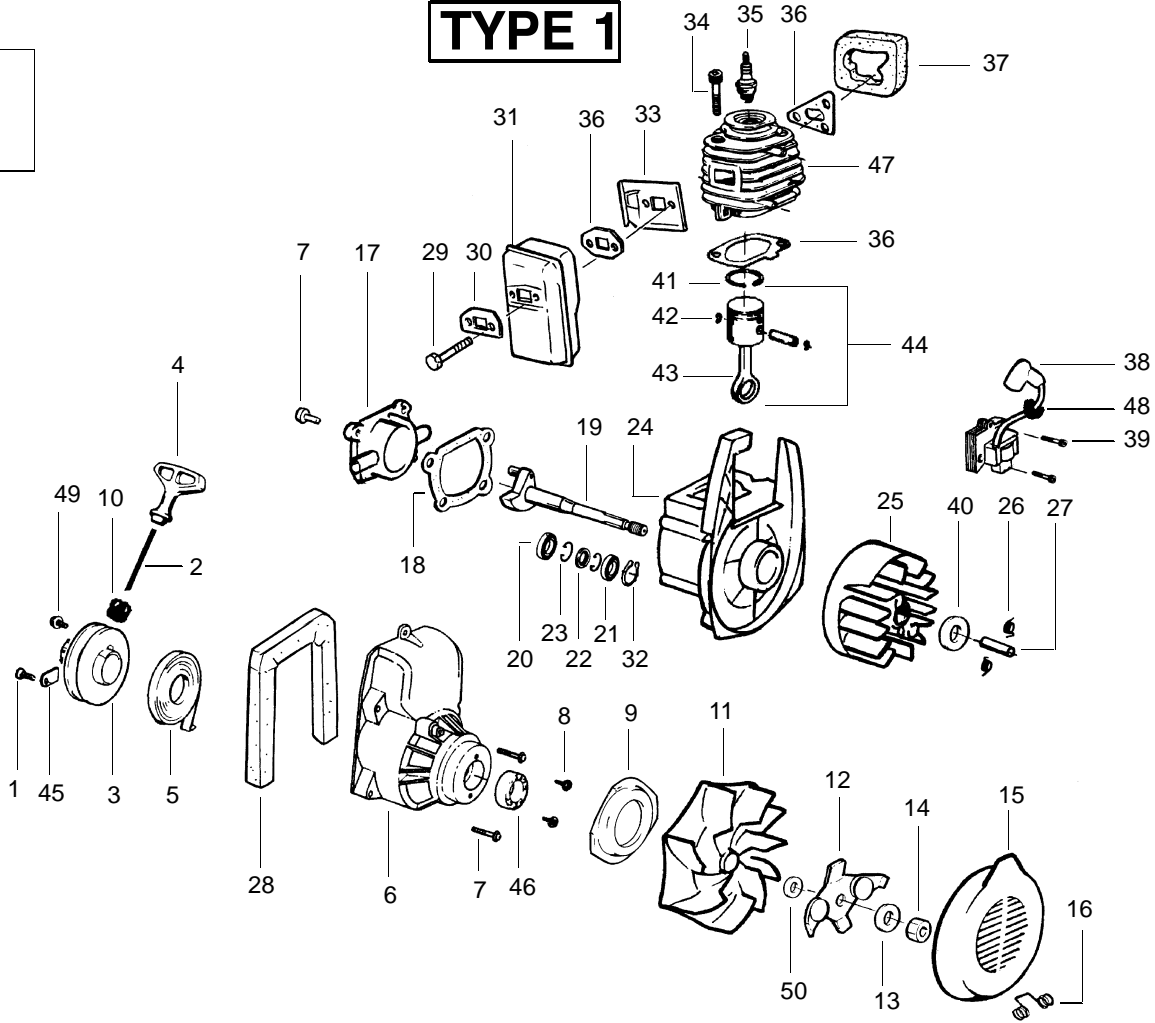

TYPE 1

Gasket Kit

36

Ref.	Part No.	Description	Ref.	Part No.	Description	Ref.	Part No.	Description
1.	530015880	Screw	25.	530039209	Flywheel/Gasket Kit	46.	530032108	Bearing
2.	530069232	Rope Kit	26.	530023817	Spring-Starter Dog	47.	530069865	Cylinder
3.	530069885	Starter Pulley Kit	27.	530016190	Flywheel Spacer	48.	530019182	Grommet-Ign. Module
4.	530049488	Starter Handle	28.	530049713	Foam Seal	49.	530016080	Screw-Starter Pulley
5.	530042086	Starter Spring	29.	530016203	Muffler Bolt	50.	530016240	Washer-Belleville
6.	530054114	Fan Housing w/bearing	30.	530049454	Muffler Cover Plate			
7.	530015810	Screw	31.	530052241	Muffler Ass'y.			
8.	530015815	Screw	32.	530015941	Retainer Ring-C'chaft			
9.	530019240	O-Ring	33.	530049502	Muffler Shield			
10.	530029182	Eyelet	34.	530015953	Screw			
11.	530069817	Impeller (Incl. 10)	35.	952030201	Spark Plug (RCJ-8Y)			
12.	530095461	Mulch Blade Ass'y.	36.	530069813	Gasket Kit			
13.	530015828	Washer-Flat	37.	530019247	Air Dam			
14.	530626605	Nut	38.	530052266	Ignition Module			
15.	530049313	Inlet Door	39.	530016208	Bolt			
16.	530402043	Spring-Return Cover	40.	530015149	Washer			
17.	530049297	Crankcase Cover	41.	530049903	Piston Ring (2)			
18.	530019181	Gasket-Crankcase Shroud	42.	530015162	Retainer			
19.	530049429	Crankshaft Ass'y.	43.	530069945	Connecting Rod Ass'y.			
20.	530032125	Inner Bearing	44.	530069812	Piston Kit (Incl. 41 & 42)			
21.	530032124	Outer Bearing	45.	530016226	Pulley Retainer			
22.	530019179	Crankcase Seal						
23.	530015945	Retaining Ring						
24.	530069818	Crankcase Ass'y. (Incl. 20-23)						

✓ = NEW PART NUMBER FOR THIS IPL

★ = REFER TO THE SERVICE REFERENCE INDICATED FOR MORE INFORMATION. (LOCATED AT END OF IPL)