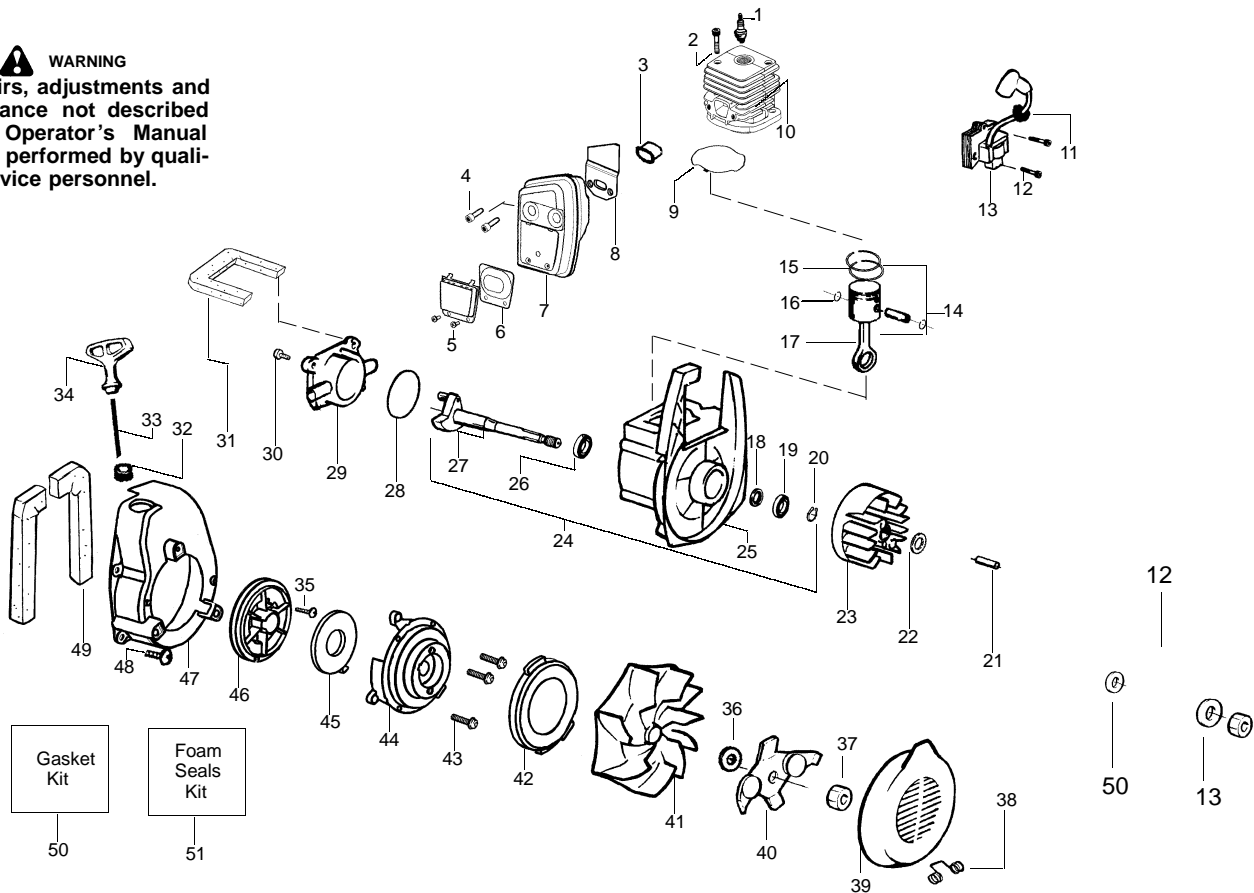

TYPE 3

WARNING
All repairs, adjustments and maintenance not described in the Operator's Manual must be performed by qualified service personnel.

Ref.	Part No.	Description	Ref.	Part No.	Description	Ref.	Part No.	Description
1.	952030249	Spark Plug (RCJ-6Y)	21.	530016190	Spacer-Flywheel	40.	530095461	Assy-Mulch Blade
2.	530015953	Screw	22.	530015149	Washer	41.	530069817	Assy-Impeller
3.	530055191	Insulator-Heat	23.	530039209	Assy-Flywheel	42.	530056625	Seal-Ring
4.	530016387	Screw-Muffler-Internal	24.	530071456	Assy-Crankcase/Crank shaft (incl. 20,25,27)	43.	530016349	Screw
5.	530015241	Screw	25.	530012492	Assy-Crankcase (Incl. 18,19,26)	44.	530055101	Housing-Pulley
6.	530071593	Kit-Spark Screen (incl. #5)	26.	530032125	Bearing-Inner	45.	530042086	Spring-Starter
7.	530071600	Kit-Muffler (incl. 4,5,6, & 8)	27.	530012452	Assy-Crankshaft	46.	530071466	Kit-Starter Pulley
8.	530071458	Gasket-Baffle (kit)	28.	530071458	O-ring-C/case (kit)	47.	530055102	Fan Housing
9.	530071458	Gasket-Cylinder (kit)	29.	530012443	Cover-Crankcase	48.	530015810	Screw
10.	530071457	Kit-Cylinder	30.	530015810	Screw	49.	530071459	Foam-182mm (kit)
11.	530019182	Grommet-Ign. Module	31.	530071459	Foam-219mm (kit)	50.	530071458	Kit-Gasket (page 3 incl. 2 & 5) (page 6 incl. 8,9, & 28)
12.	530016357	Screw-Ignition Module	32.	530029182	Eyelet-Flange	51.	530071459	Kit-Foam Seals (page 3 incl. 1,16, & 32) (page 6 incl. 31 & 49)
13.	530035505	Ignition Module	33.	530071467	Kit-Rope			
14.	530069812	Kit-Piston (Incl. 15 & 16)	34.	530049488	Handle-Starter			
15.	530055120	Piston Ring	35.	530016326	Screw-Rope			
16.	530015162	Retainer-Piston Pin	36.	530016240	Washer-Belleville			
17.	530069945	Assy-Connecting Rod	37.	530626605	Nut			
18.	530071615	Kit-Crankcase Seal	38.	530402043	Spring-Return Cover			
19.	530055728	Bearing-Outer	39.	530049313	Inlet Door			
20.	530015941	Retainer Ring-C'chaft						

✓ = NEW PART NUMBER FOR THIS IPL

★ = REFER TO THE SERVICE REFERENCE INDICATED FOR MORE INFORMATION. (LOCATED AT END OF IPL)