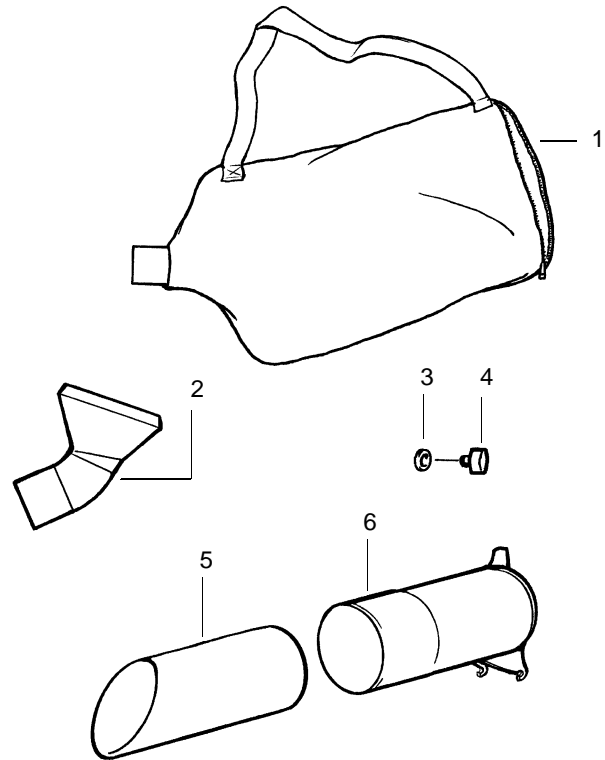

✓ = NEW PART NUMBER FOR THIS IPL

★ = REFER TO THE SERVICE REFERENCE INDICATED FOR MORE INFORMATION. (LOCATED AT END OF IPL)

TYPE 1 ONLY

Carburetor Assembly Part # 530069924 - (WA-229)

Key No.	Part No.	Description
1	530038403	Limiter Cap
2	530069842	Carburetor Repair Kit
3	530069845	Gasket/Diaphragm Kit

TYPE 2,3 ONLY

Carburetor Assembly Part # 530071465 - (C1Q-W11)

Ref.	Part No.	Description
1.	530071465	Assy-Carb. Zama (C1Q-W11)
2.	530038479	Cap-Limiter (high) brown
3.	530038478	Cap-Limiter (low) tan
4.	530071475	Kit-Carb. Repair
5.	530071489	Kit-Carb. Gasket (Zama)

Kit - Carburetor Assy # 530071632 - C1Q-W11C

Note: No Repair kits are available for this carburetor, please order the complete assembly part number 530-071632 (C1Q-W11C)

TYPE 1,2,3

Vacuum Tube Ass'y.

Ref.	Part No.	Description
1.	530095564	Assy-Vac. Bag w/strap
2.	530095470	Tube-Elbow Vac
3.	530049686	Retainer-Vac Tube Knob
4.	530016322	Knob
5.	530094476	Tube-Lower Vac
6.	*****	Tube-Upper Vac