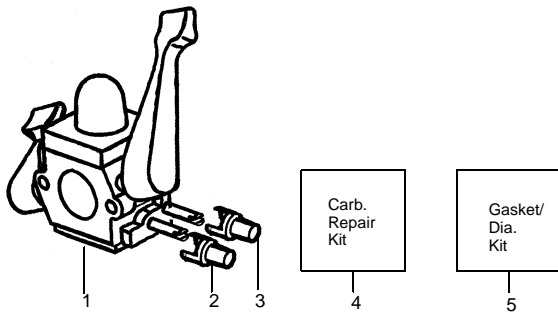

TYPE 2,3 ONLY

Carburetor Assembly Part # 530071465 - (C1Q-W11)

Ref.	Part No.	Description
1.	530071465	Assy-Carb. Zama (C1Q-W11)
2.	530038479	Cap-Limiter (high) brown
3.	530038478	Cap-Limiter (low) tan
4.	530071475	Kit-Carb. Repair
5.	530071489	Kit-Carb. Gasket (Zama)

Kit - Carburetor Assy # 530071632 - C1Q-W11C

Note: No Repair kits are available for this carburetor, please order the complete assembly part number 530-071632 (C1Q-W11C)