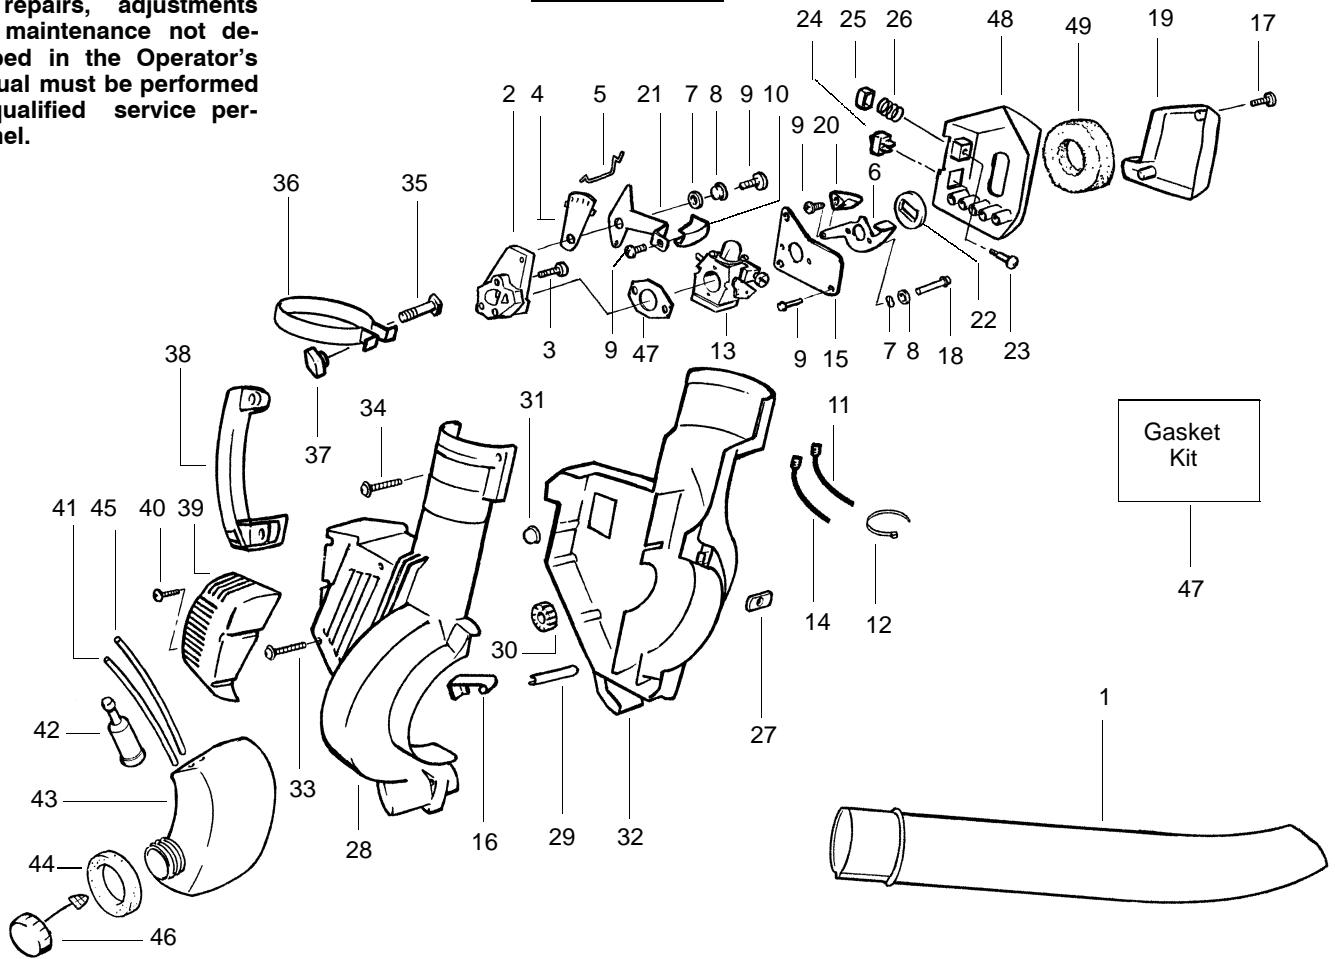

⚠ WARNING
All repairs, adjustments and maintenance not described in the Operator's Manual must be performed by qualified service personnel.

TYPE 1

Ref.	Part No.	Description	Ref.	Part No.	Description
1.	530095597	Blower Tube	28.	530403154	Housing-Right
2.	530049322	Carburetor Adaptor	29.	530049617	Guide Starter Rope
3.	530016014	Screw	30.	530049323	Isolator
4.	530049526	Throttle Plate	31.	530036792	Isolator
5.	530049324	Throttle Linkage	32.	530403155	Housing-Left
6.	530049834	Choke Lever	33.	530015886	Screw
7.	530015254	Washer	34.	530015880	Screw
8.	530015852	Choke Spacer	35.	530015820	Bolt
9.	530015775	Screw	36.	530095592	Clamp-Blower Tube
10.	530049837	Knob-Throttle Lever	37.	530049885	Knob
11.	530049495	Leadwire-Switch	38.	530095469	Handle
12.	530049494	Wire Clamp	39.	530049879	Muffler Cover
13.	530069924	Carburetor Ass'y. (WA-229)	40.	530015880	Screw
14.	530049496	Leadwire-Ground	41.	530069247	Line Kit-Carb/Purge
15.	530052293	Choke Plate	42.	530095646	Fuel Pick-up Ass'y.
16.	530402044	Spring Cover Latch	43.	530049491	Fuel Tank Ass'y.
17.	530015957	Screw	44.	530049527	Gasket-Fuel Tank
18.	530015849	Screw	45.	530069216	Line Kit-Tank/Purge
19.	530049315	Air Box Cover	46.	530049386	Fuel Cap w/Retainer
20.	530049836	Knob-Choke Lever	47.	530069813	Gasket Kit
21.	530049325	Throttle Lever	48.	530049316	Air Box
22.	530019246	Filter-Choke Plate	49.	530049383	Air Filter
23.	530016211	Retainer-Purge Button			
24.	530069572	Switch			
25.	530049838	Purge Button	Not Shown		Operator Manual
26.	530016212	Spring-Purge Button		530087044	Scan.
27.	530016207	Nut		530087045	Euro.