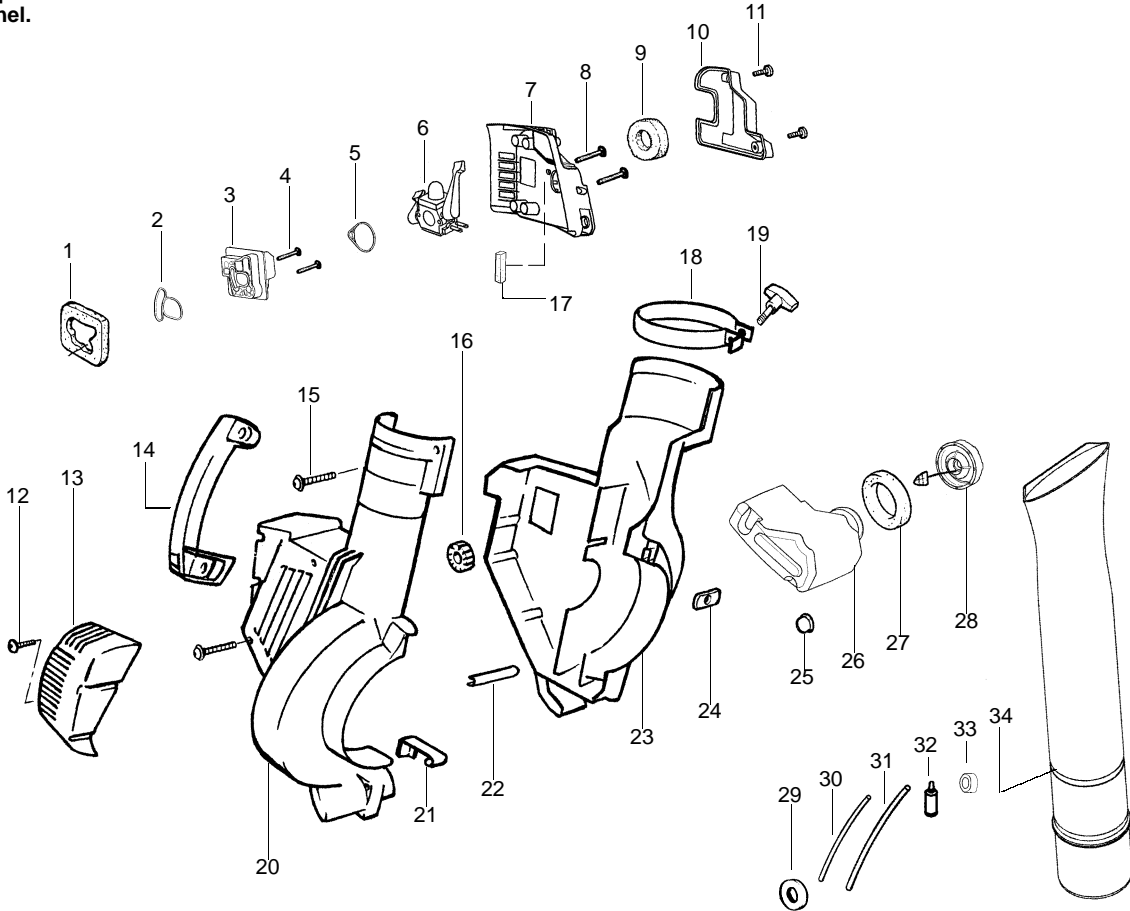

TYPE 2

WARNING

All repairs, adjustments and maintenance not described in the Operator's Manual must be performed by qualified service personnel.

Ref.	Part No.	Description	Ref.	Part No.	Description
1.	530071459	Air Dam (Kit)	23.	530055147	Housing-Left
2.	530071458	Gasket-Carb. Adapt./Cyl. (Kit)	24.	530016207	Nut
3.	530035514	Carburetor Adaptor	25.	530036792	Isolator-Crankcase
4.	530016309	Screw	26.	530049491	Assy-Fuel Tank
5.	530071458	Gasket-Carburetor (Kit)	27.	530049527	Gasket-Fuel Tank
6.	530071465	Kit-Carb Ass'y. (C1Q-W11)	28.	530049386	Fuel Cap w/Retainer
7.	530055103	Air Box	29.	530049656	Grommet-Shroud
8.	530016340	Screw-Carb.	30.	530069247	Kit-Line Carb/Purge
9.	530049383	Filter-Air	31.	530069216	Kit-Line Tank/Purge
10.	530055104	Cover-Air Filter	32.	530095646	Assy-Fuel Pick-up
11.	530016354	Screw-Air Box Cover	33.	530071459	Grommet-Fuel line (Kit)
12.	530016349	Screw	34.	530095597	Tube-Blower
13.	530055722	Assy-Muffler Cover	Not Shown		
14.	530095469	Handle			
15.	530015886	Screw			
16.	530049323	Isolator			
17.	530071459	Foam-25.4mm (kit)			
18.	530016324	Clamp-Blower Tube			
19.	530016322	Knob-Tube Clamp			
20.	530055148	Housing-Right	---		Operator Manual
21.	530402044	Spring-Cover Latch	530086548		Scan.
22.	530049617	Guide-Starter Rope	530086549		Euro.
			530084404		Warning Decal
			530056407		Decal-Start Inst.

☞ = NEW PART NUMBER FOR THIS IPL

★ = REFER TO THE SERVICE REFERENCE INDICATED FOR MORE INFORMATION. (LOCATED AT END OF IPL)